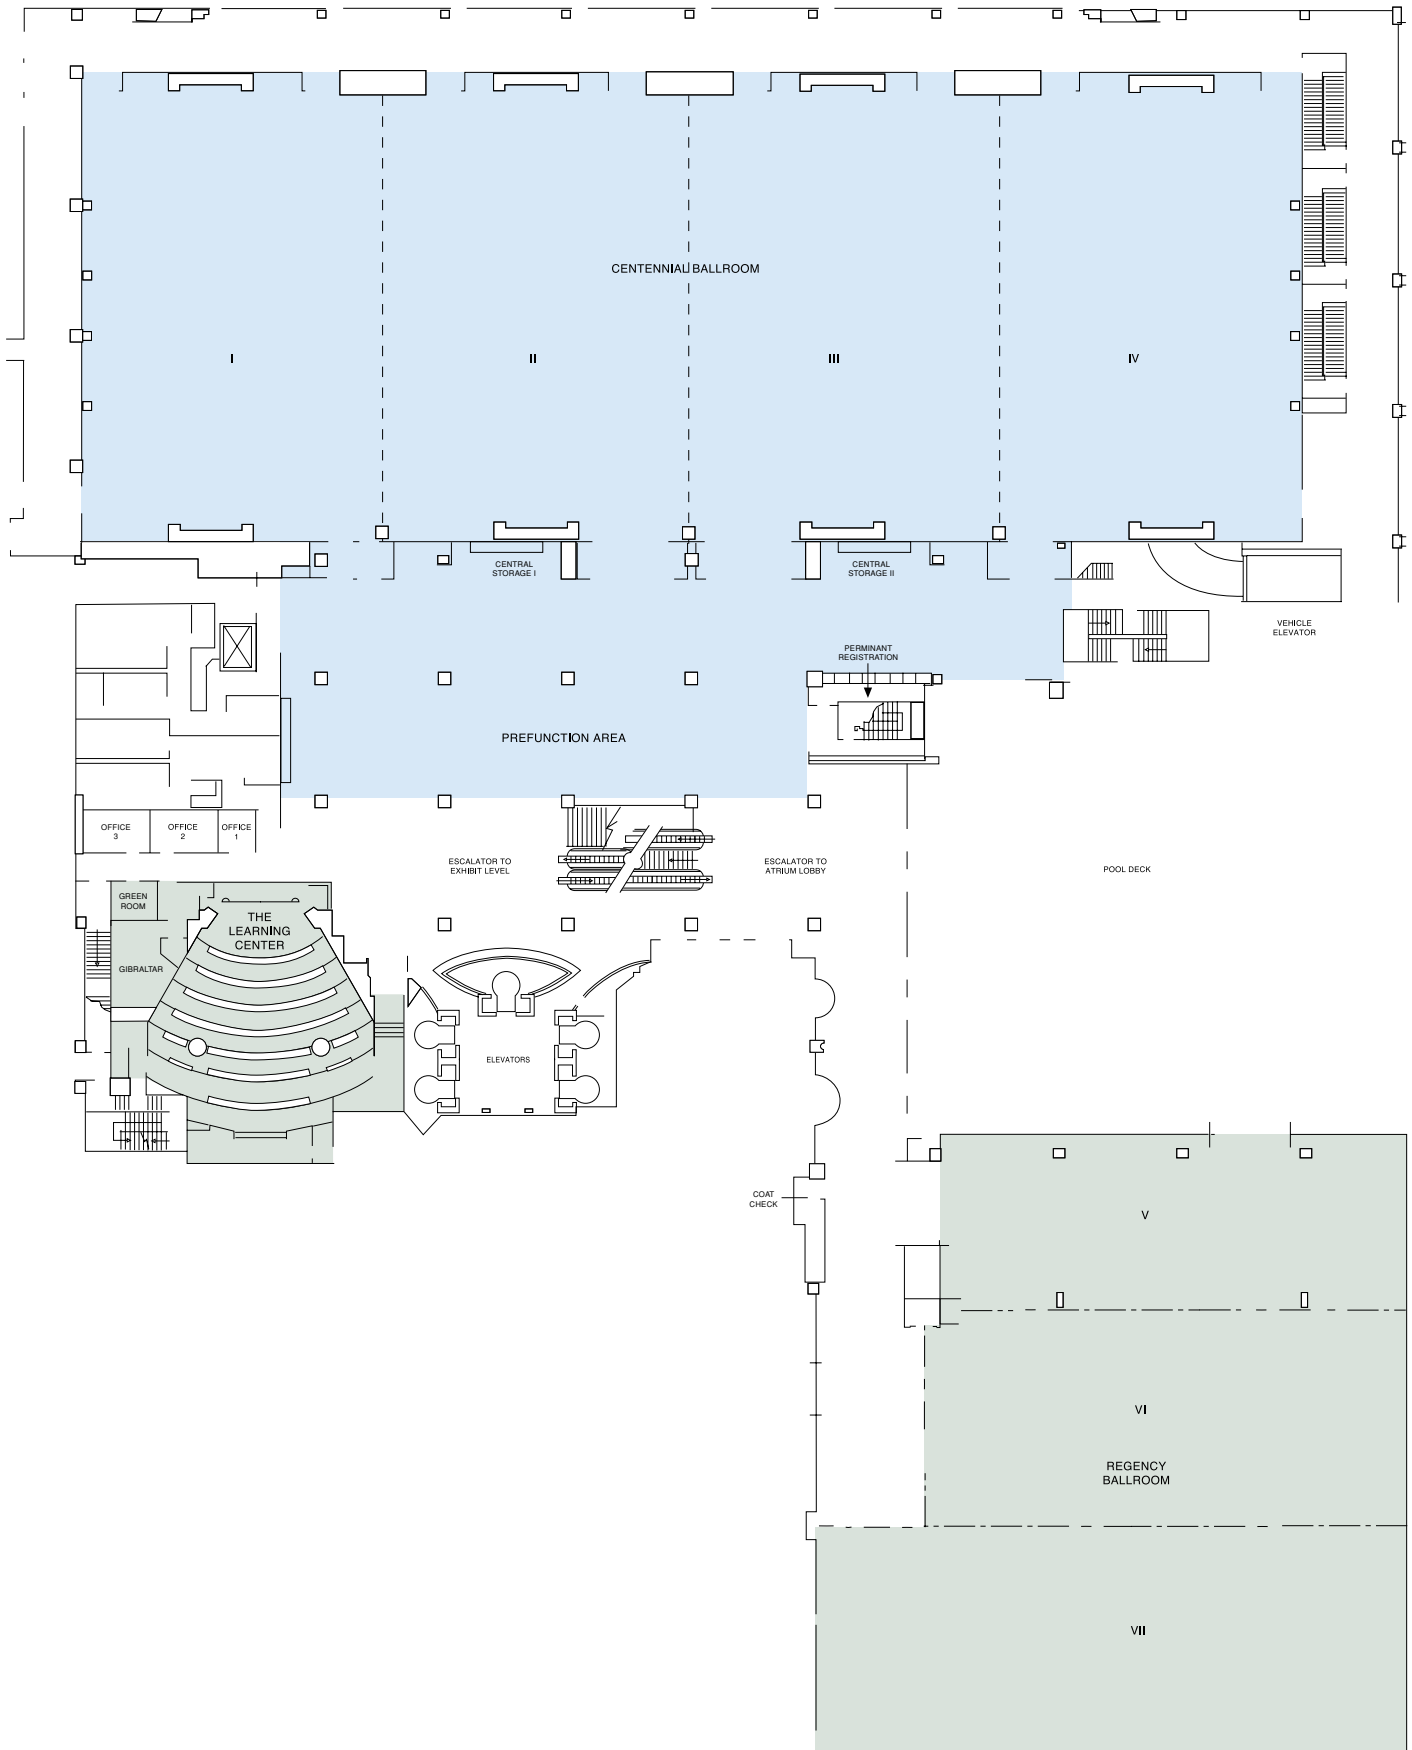

Hyatt Regency Atlanta

DIRECTIONS

From Hartsfield-Jackson Int'l Airport (13 miles): Take 75 / 85 North to exit 248C (on right) and International Blvd. Turn left. Proceed to the third traffic light. Turn right on Peachtree Center Ave. Motor Lobby entrance is one block on left.

EXHIBIT LEVEL

Hyatt Regency Atlanta

BALLROOM LEVEL

Hyatt Regency Atlanta